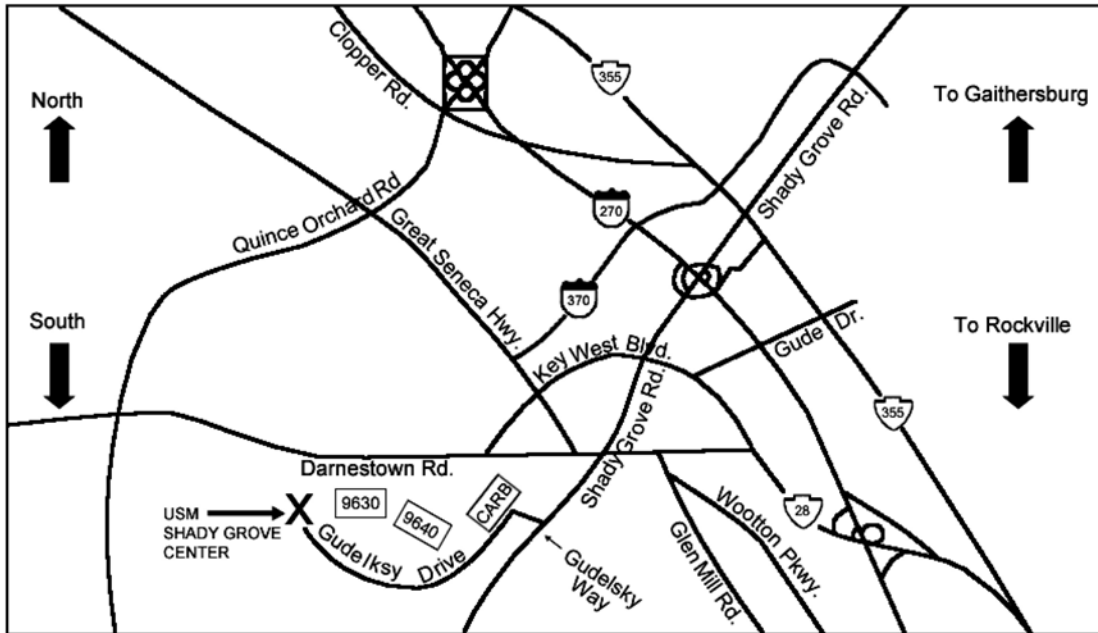

M
metro
Shady Grove
Station (5.9 mi)

270
Exit 8A/8B

M
metro
Rockville Station
(5.2 mi)

270
495
Exit 6A/6B

Legend

- | | | | |
|--|---------------------------|--|--------------------|
| | Handicap Parking | | Hospital |
| | Bicycle Rack | | Interstate Highway |
| | Electric Charging Station | | Metro Station |
| | Carpool | | Bus Stop |
| | Motorcycle Parking | | UMD Shuttle |

**The Universities at Shady Grove ♦ 9630 and 9640 Gudelsky Drive ♦
Rockville, MD 20850 ♦ 301-738-6000**

Directions to the Shady Grove Center:

From Hagerstown/Frederick and Other Points West: Follow I-70 E to I-270 S. Directions to the Center from I-270 appear below.

From Annapolis and Other Points East: Follow US 50 W to I-95 N/I-495 N toward Baltimore/Silver Spring. Merge onto Capital Beltway (I-495) and follow to I-270 N. Directions to the Center from I-270 appear below.

From Washington, DC and other Points South: Take I-95 N/495 N toward Baltimore/Silver Spring. Merge onto I-495 toward Silver Spring and follow to I-270 N. Directions to the Center from I-270 appear below.